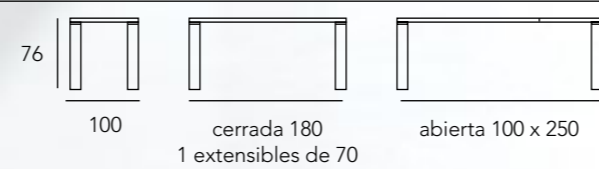

REF. 209B+
Mesa Comedor

GEO

GEO

REF. 209P
Mesa Comedor

76 	90 	cerrada 140 2 extensibles de 50 	abierto 90 x 190 	abierto 90 x 240 
---	---	---	---	---

GEO

REF. 3076

REF. 209E
Mesa Centro

40 	65 
115 	58 55,5 

ECO

ECO

REF. 811
Mesa Comedor

ECO

REF. 81B+
Mesa Comedor

ECO
ECO

REF. 81P
Mesa Comedor