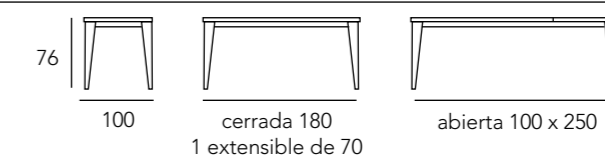

REF. 209B+
Mesa Comedor

GEO

GEO

REF. 209P
Mesa Comedor

76 	90 	cerrada 140 2 extensibles de 50 	abierto 90 x 190 	abierto 90 x 240 
---	---	---	---	---

GEO

REF. 3076

REF. 209E
Mesa Centro