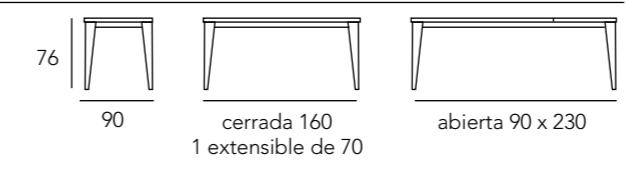

REF. 2091
Mesa Comedor