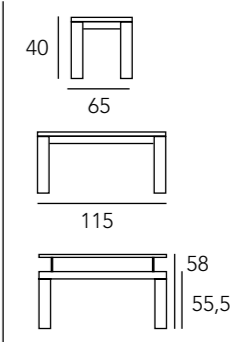

REF. 81E
Mesa Centro

ECO