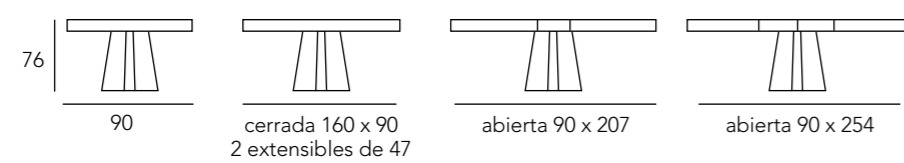

CROSS

REF. 3041
Mesa Comedor