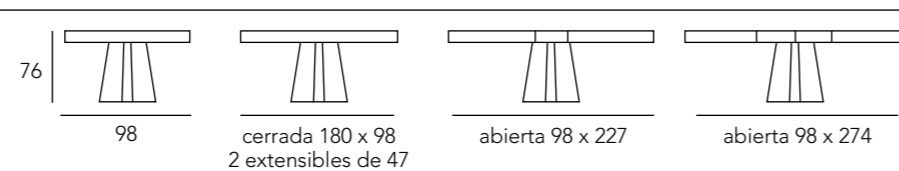

CROSS

REF. 3072
Mesa Comedor